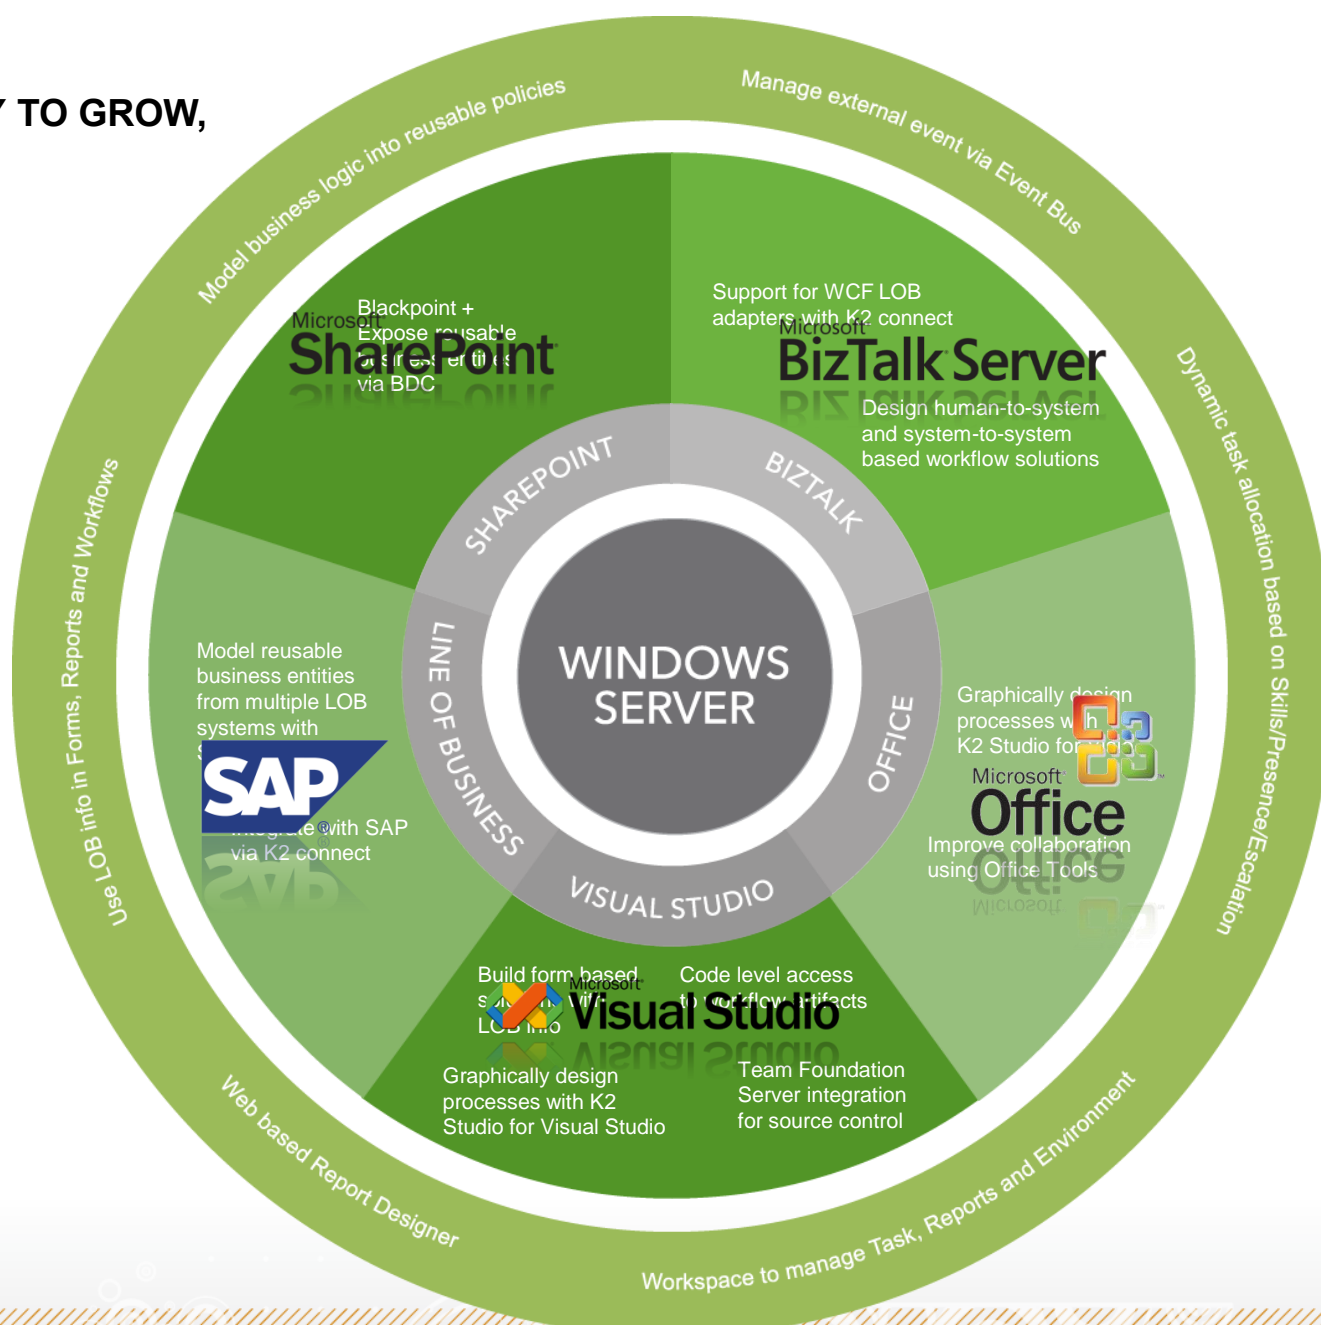

K2[blackpoint]

Introducing blackpoint – SharePoint workflow. More features. No code.

- > A powerful way to build workflows and process-driven applications
- > Built on K2 blackpearl for unparalleled capabilities and extensibility
- > Easy-to-use tools with an Office look and feel

Try it free. Buy it for less than you think.

<http://blackpoint.k2.com>

BLACKPOINT EXTENDS SHAREPOINT

● BLACKPOINT WITH WSS

● BLACKPOINT WITH MOSS

WHEN YOU'RE READY TO GROW, WE'RE READY TOO

● BLACKPEARL

GETTING STARTED IS EASIER THAN YOU THINK

Evaluate

Register and download a free, 30 day trial version. The trial software is fully featured and can be installed on one or more servers for use by an unlimited number of users and interaction with one or more SharePoint servers.