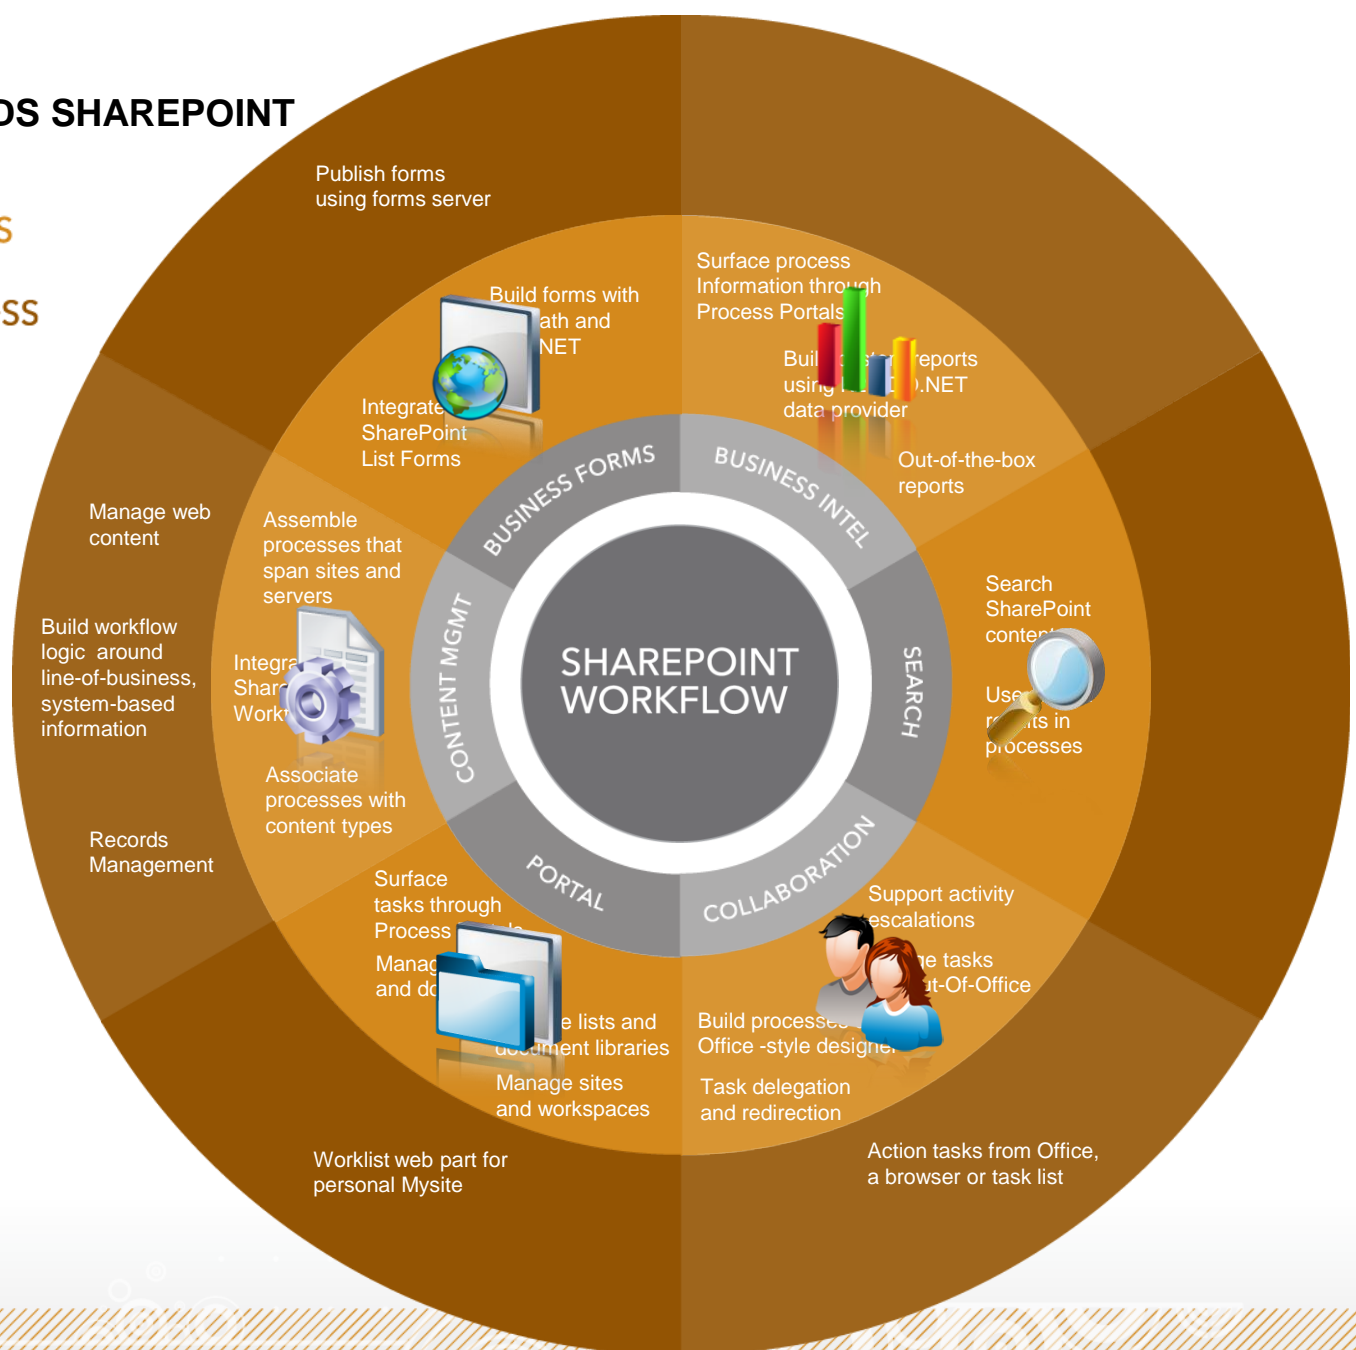

K2[blackpoint]

Introducing blackpoint – SharePoint workflow. More features. No code.

- > A powerful way to build workflows and process-driven applications
- > Built on K2 blackpearl for unparalleled capabilities and extensibility
- > Easy-to-use tools with an Office look and feel

Try it free. Buy it for less than you think.

<http://blackpoint.k2.com>

BLACKPOINT EXTENDS SHAREPOINT

● BLACKPOINT WITH WSS

● BLACKPOINT WITH MOSS

WHEN YOU'RE READY TO GROW, WE'RE READY TOO

● BLACKPEARL

GETTING STARTED IS EASIER THAN YOU THINK